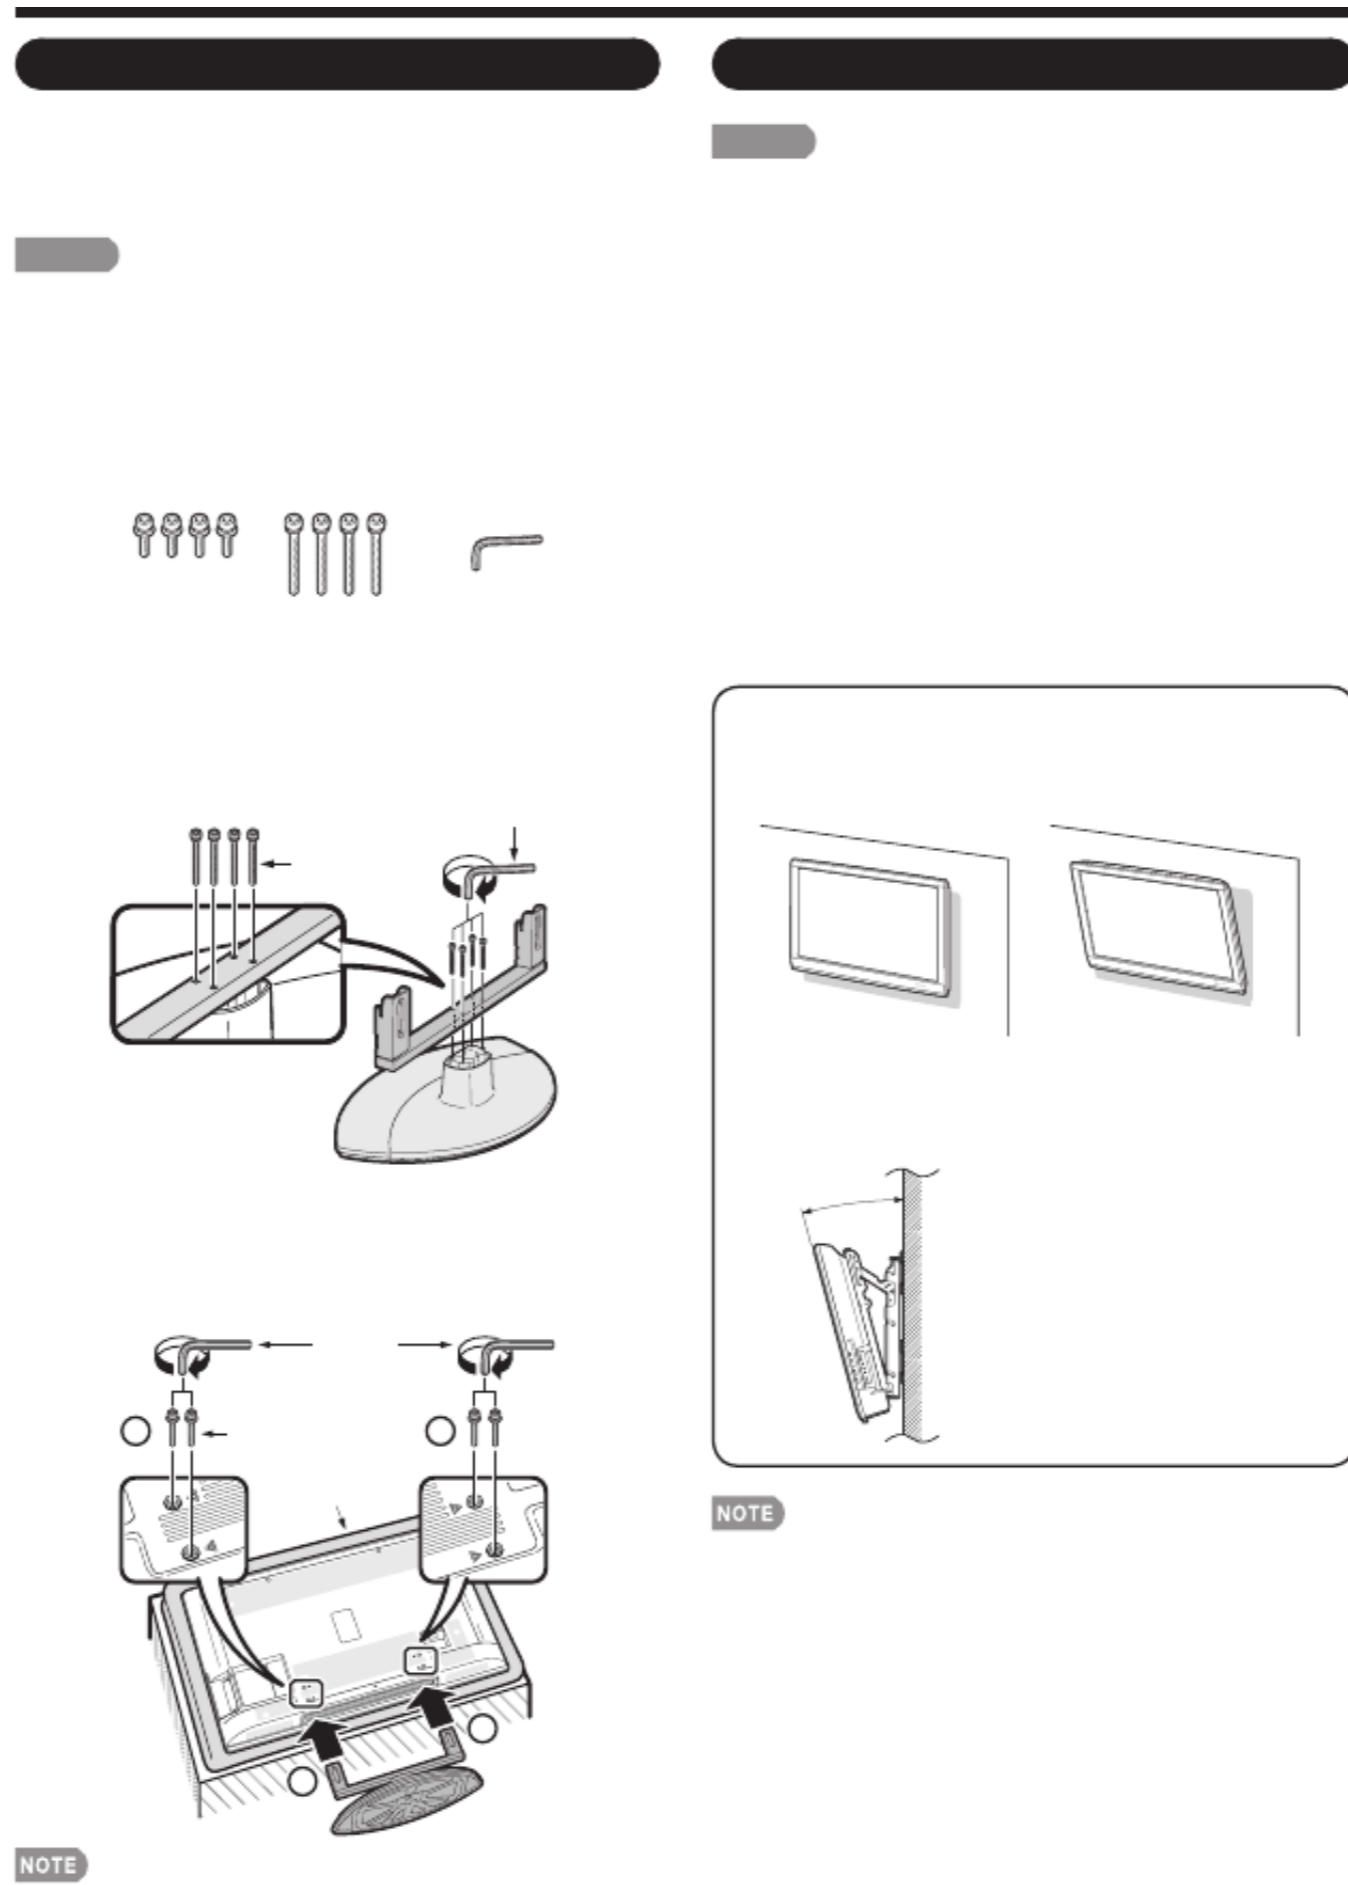

DOWNLOAD

[An-52ag4 Wall Mount Bracket Manual](#)

[An-52ag4 Wall Mount Bracket Manual](#)

DOWNLOAD

Sharp An52ag4 Mounting Kit Wall Bracket - Sears. TV Wall Mounts Brackets - Walmart.com. Tilting TV Wall Mount Bracket Fits for 16, 18, 24 Inch Studs, Low Profile ...

Sharp Aquos LC-60LE631X Manual Online: Mounting The Tv On A Wall. To use this TV ... other wall mount brackets may result in an unstable installation and may cause serious injuries. • Mounting ... AN-52AG4 wall mount bracket. (see the ... We want to mount it on the wall, and the instruction manual indicates the product MUST utilize an AN-52AG4 wall mount bracket, stating, THe use of other wall ... Easily mount your satellite speakers on your wall with this Speaker Wall Mounting Bracket kit from Monoprice!These brackets are designed to mount small satellite An52ag4 wall mount PRO-70 60X5FD E - HDTV LCD Elite LED backlit Premium, 4 Manuals and user guide free download PDF for Sharp AN-52AG4. Mounting kit ...

an-52ag4 wall mount bracket manual

an-52ag4 wall mount bracket manual, su-wl850 wall-mount bracket manual, everstone adjustable tilt tv wall mount bracket manual, tv wall mount bracket manual, sony tv wall mount bracket manual, videosecu mw340b2 tv wall mount bracket manual, sony wall mount bracket manual, sony wall mount bracket su-wl450 manual, wall-mount bracket installation guide, wall mount bracket installation, wall mount bracket assembly, tv wall mount bracket installation, wall mount tv bracket instructions